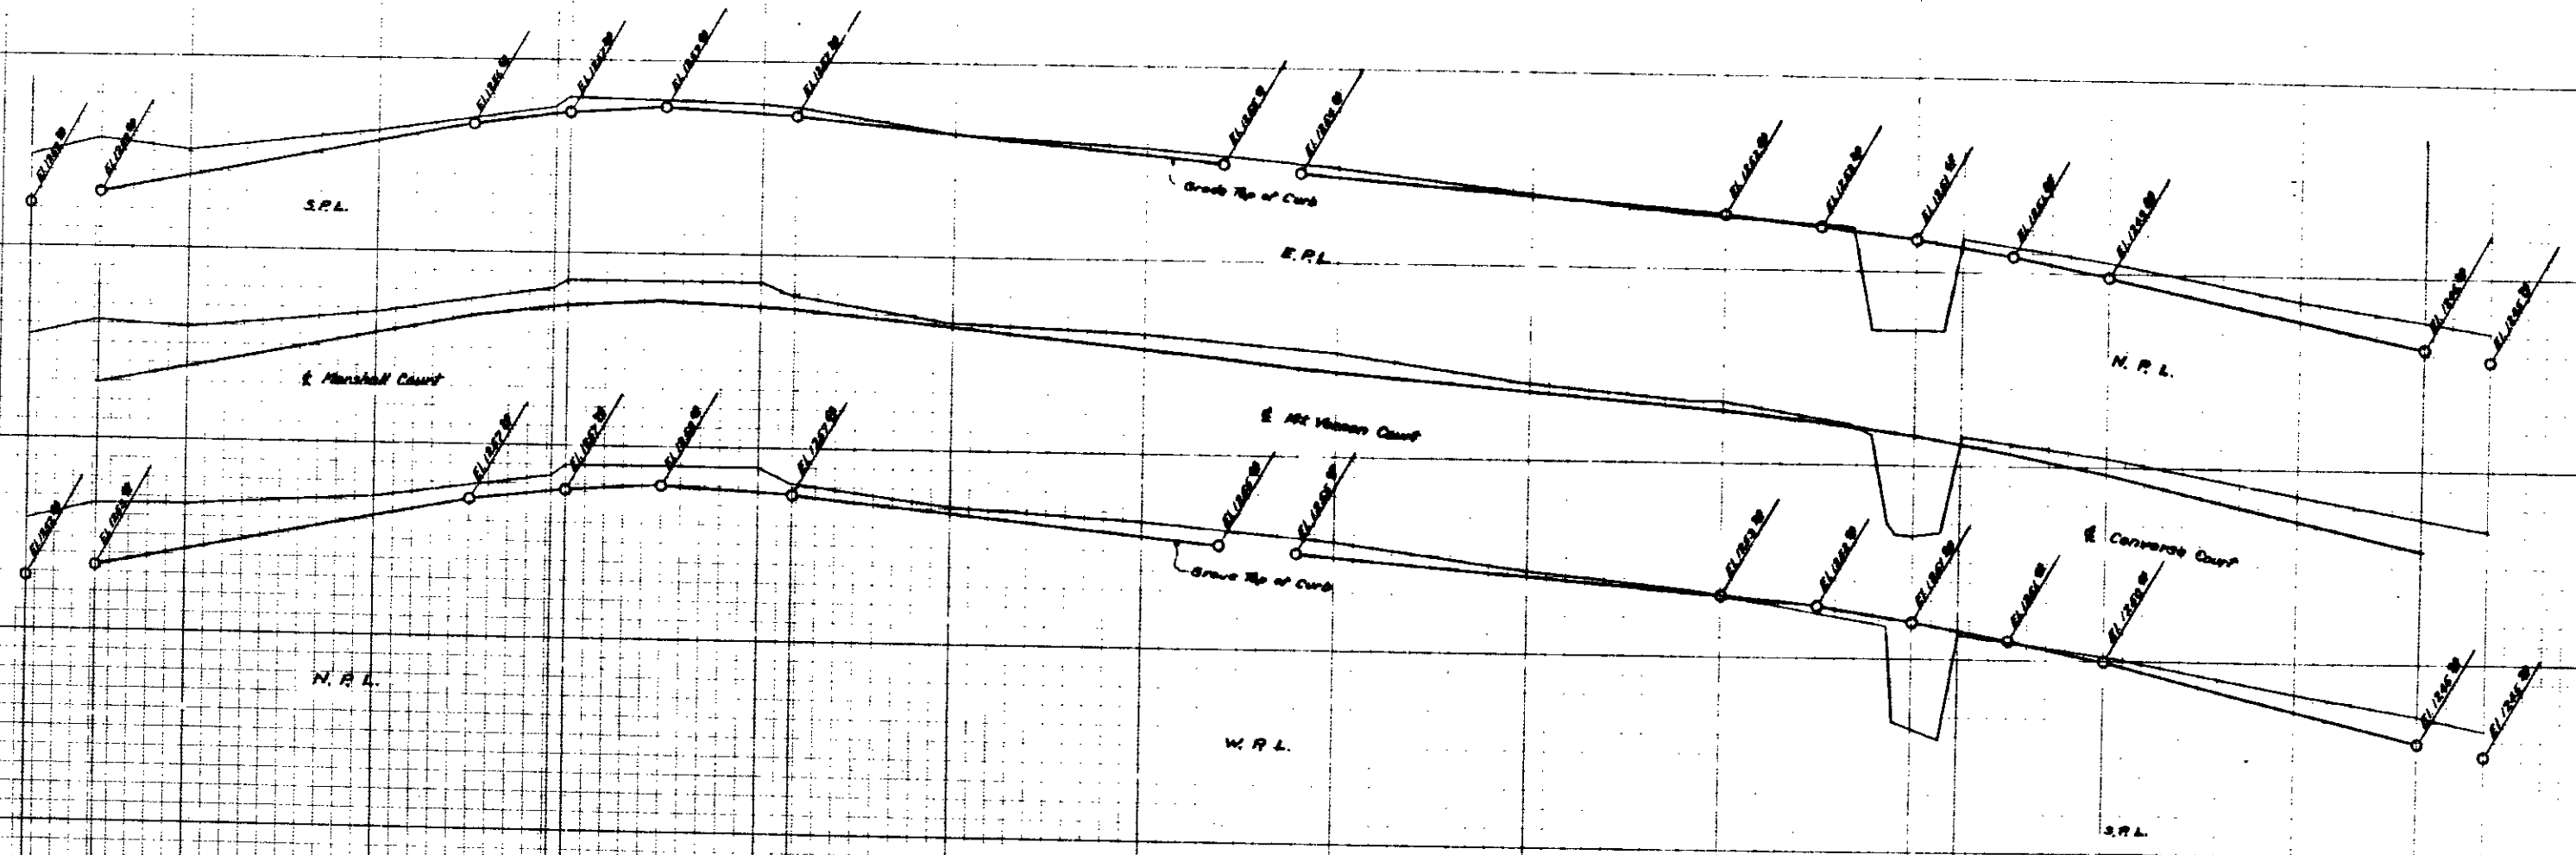

PROFILE
 OF
Commerce Court
 Mt. Vernon &
 Marshall

Scale - Horiz. 1" = 40'
 Vert. 1" = 4'

PROFILE
 OF
Converse Court
Mt. Vernon &
Marshall

Scale - Horiz. 1" = 40'
 Vert. 1" = 4'